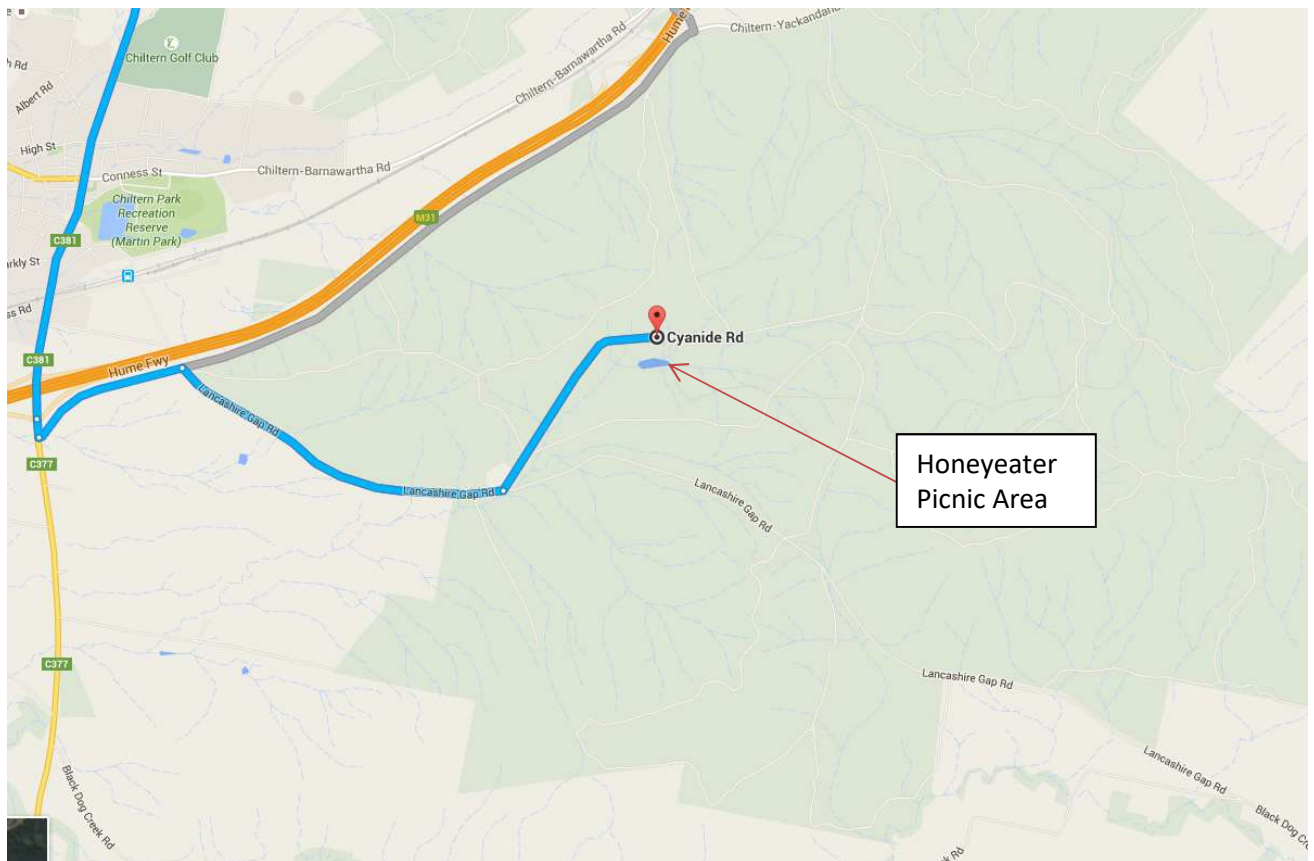

Regent Honeyeater Swift Parrot Chiltern Park Survey

Meeting point details:

Honeyeater Picnic Area, Cyanide Rd, Chiltern Mt. Pilot NP

Directions: Turn off the Hume Fwy head towards Beechworth, immediately turn onto Chiltern-Yackandandah Rd, then right into Lancashire Gap Rd, then once in the Park turn left into Cyanide Rd

Click Google Map Link below: Ref CFA 5621 – 678983

<https://www.google.com.au/maps/dir/Chiltern-Mt+Pilot+National+Park,+Chiltern+VIC+3683/-36.1583852,146.6413523/@-36.1616819,146.6348642,14.5z/data=!4m9!4m8!1m5!1m1!1s0x6b2149054234624d:0xf0579a51442c320!2m2!1d146.6233331!2d-36.1256475!1m0!3e0>