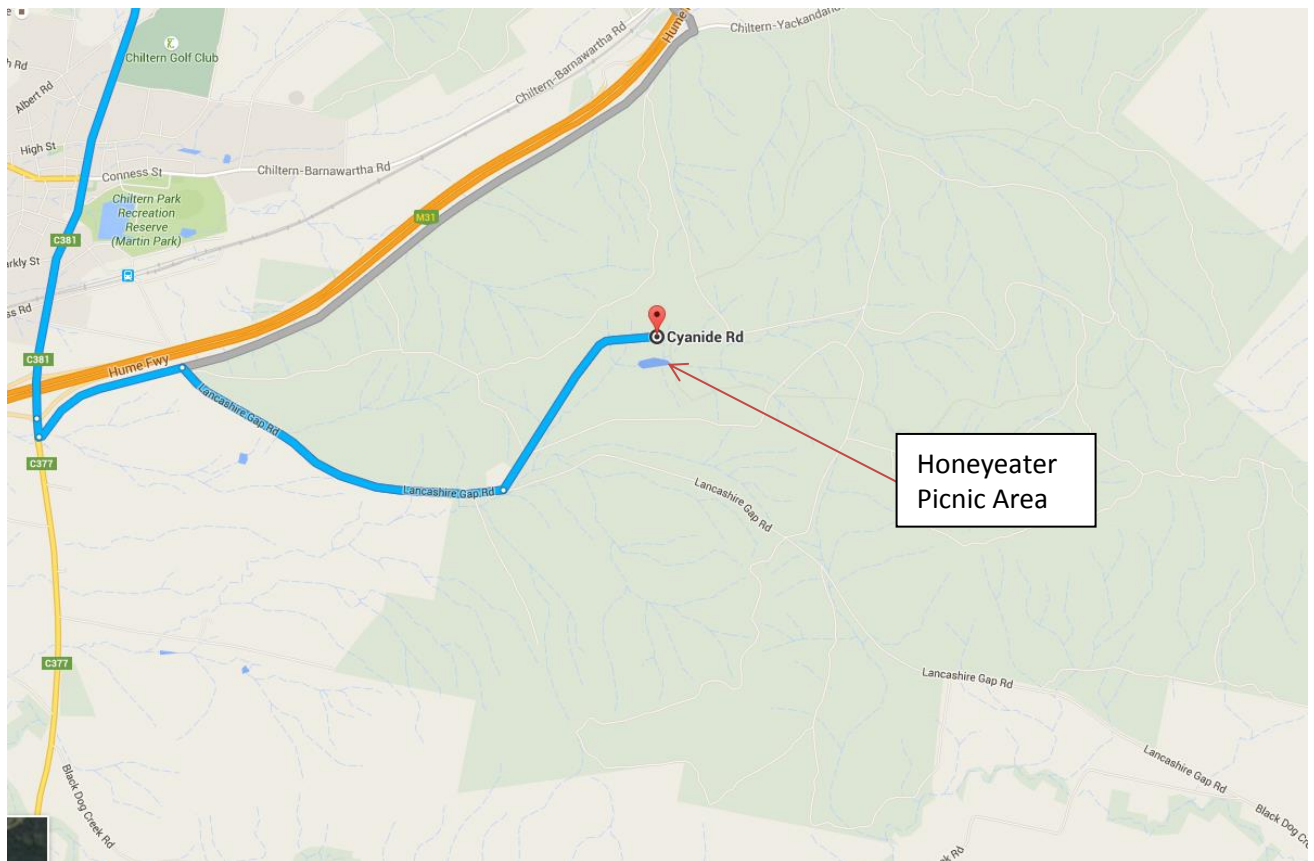

Regent Honeyeater Swift Parrot Chiltern Park Survey

Meeting point details:

Honeyeater Picnic Area, Cyanide Rd, Chiltern Mt. Pilot NP

Directions: Turn off the Hume Fwy head towards Beechworth, immediately turn onto Chiltern-Yackandandah Rd, then right into Lancashire Gap Rd, then once in the Park turn left into Cyanide Rd

Click Google Map Link below: Ref CFA 5621 – 678983

<https://www.google.com.au/maps/dir/Chiltern-Mt+Pilot+National+Park,+Chiltern+VIC+3683/-36.1583852,146.6413523/@-36.1616819,146.6348642,14.5z/data=!4m9!4m8!1m5!1m1!1s0x6b2149054234624d:0xf0579a51442c320!2m2!1d146.6233331!2d-36.1256475!1m0!3e0>